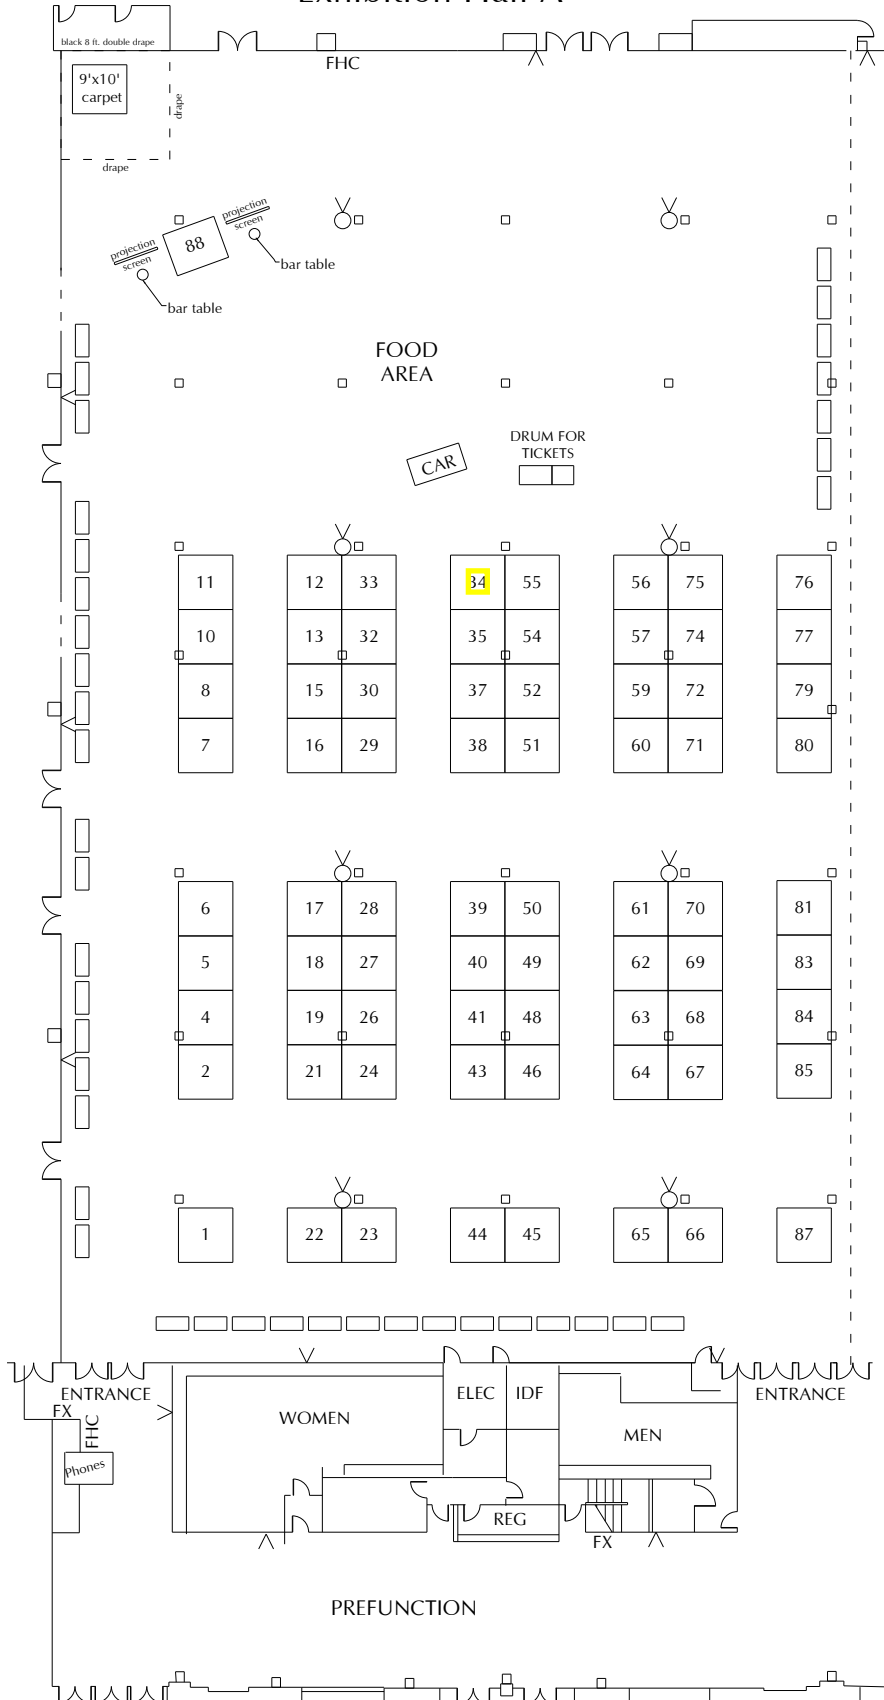

REALTY EXECUTIVES INTERNATIONAL

February 21 & 22, 2005

Gaylord Palms Resort - Kissimmee, FL

Exhibition Hall A

72 - 10'x10' booths
40 - 6' tabletops

All aisles are 10 ft. unless otherwise noted.
Current plan as of 02/08/05.